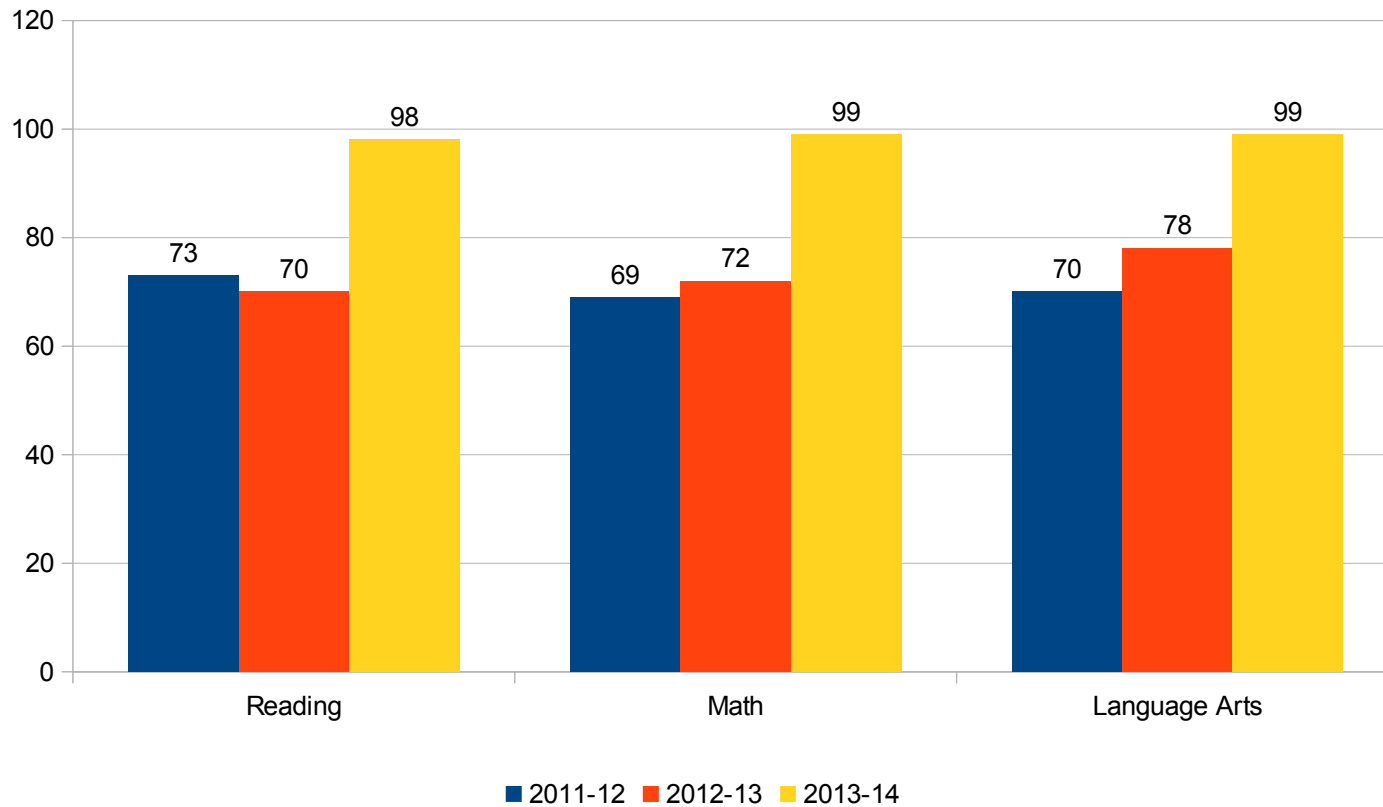

Darul Arqam North IOWA Student Assessment Results 2011-12 to 2013-14 Comparison

2nd Grade