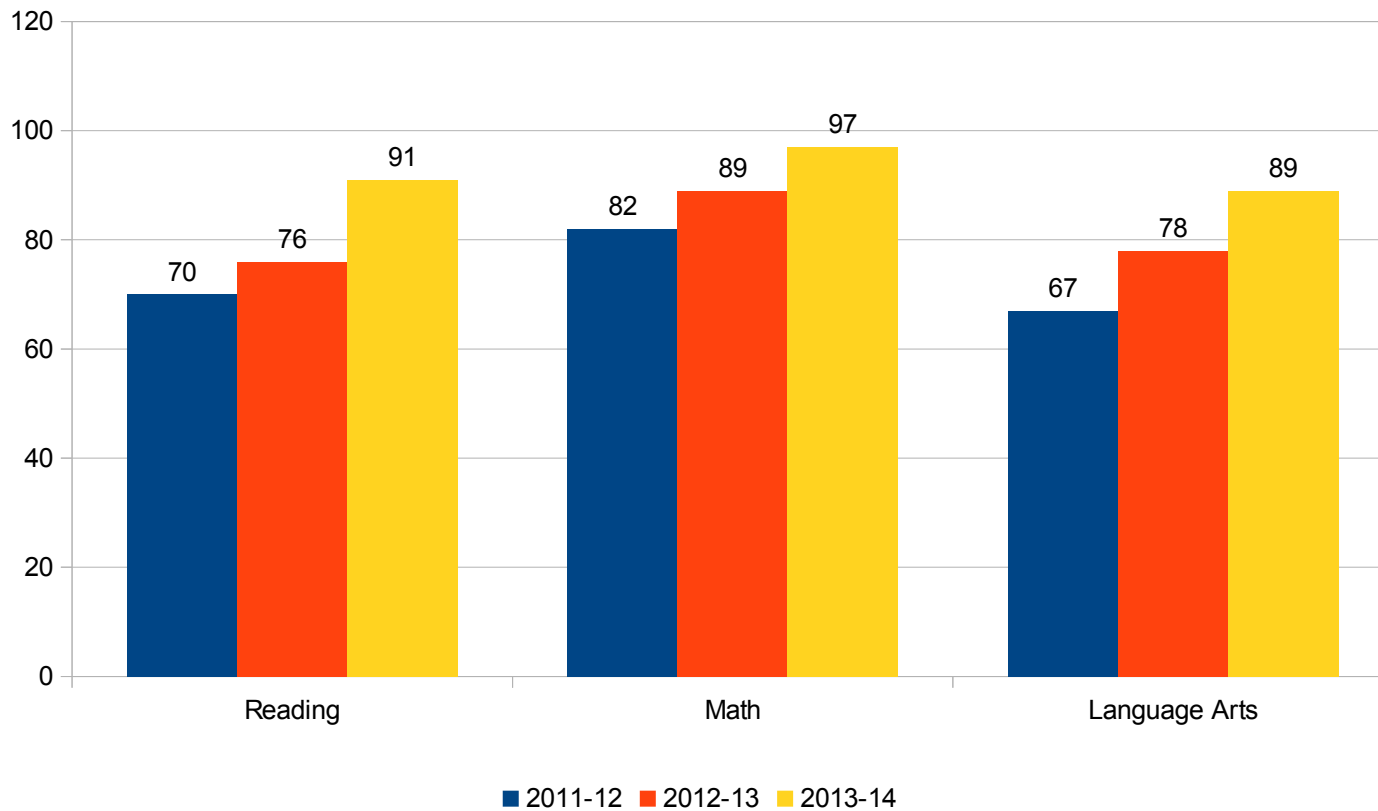

Darul Arqam North IOWA Student Assessment Results 2011-12 to 2013-14 Comparison

1st Grade