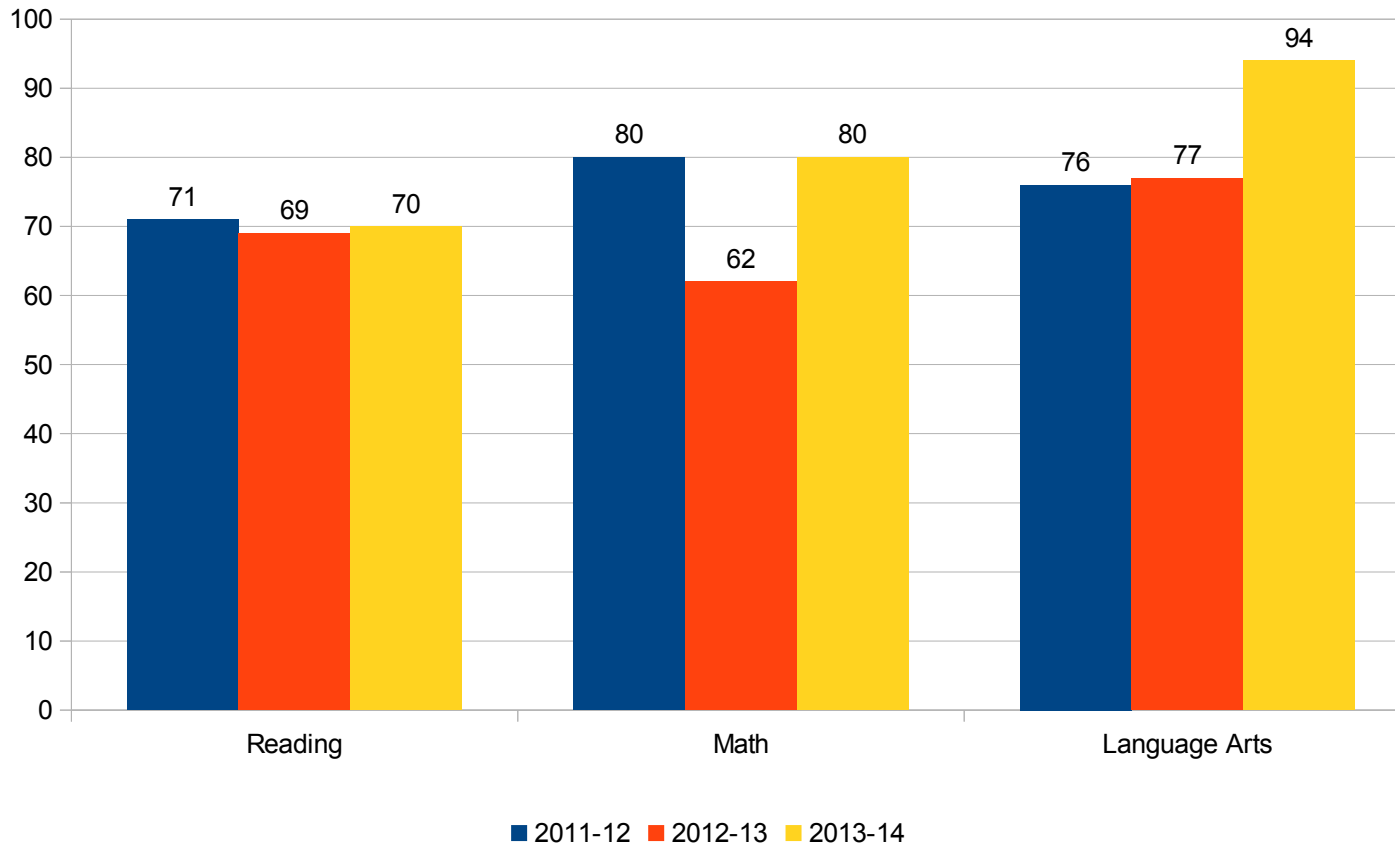

Darul Arqam North IOWA Student Assessment Results 2011-12 to 2013-14 Comparison

3rd Grade