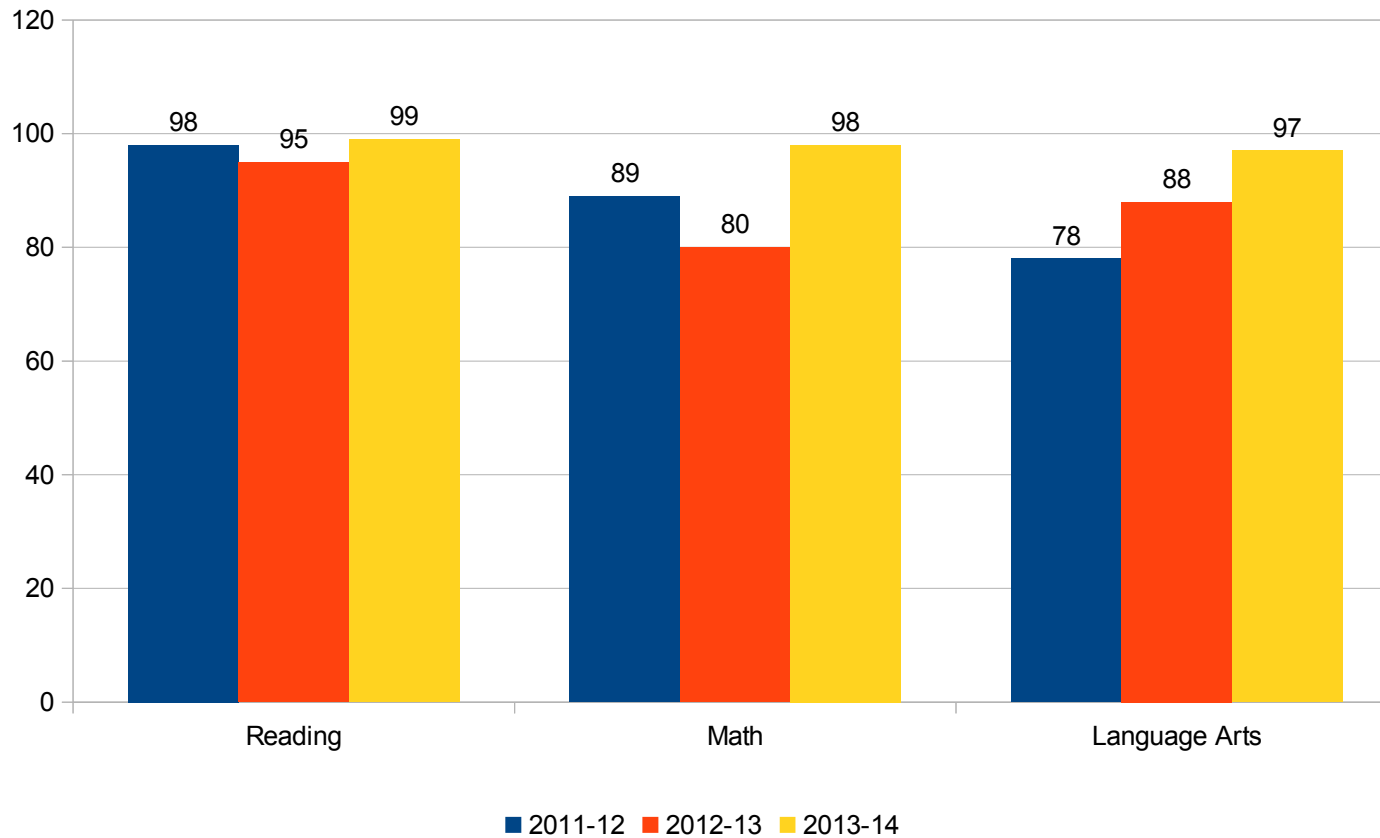

# Darul Arqam North IOWA Student Assessment Results 2011-12 to 2013-14 Comparison

Kindergarten