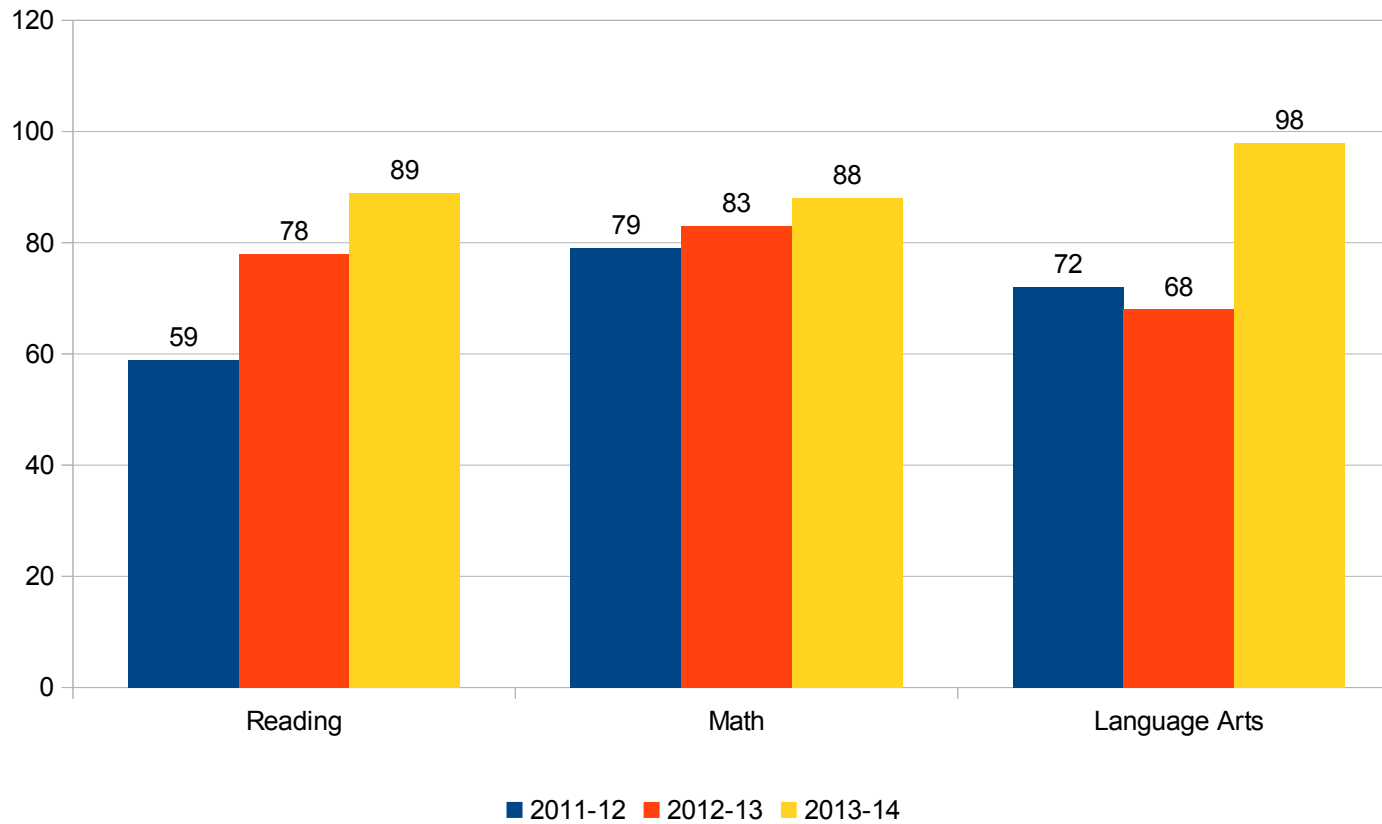

Darul Arqam North IOWA Student Assessment Results 2011-12 to 2013-14 Comparison

5th Grade