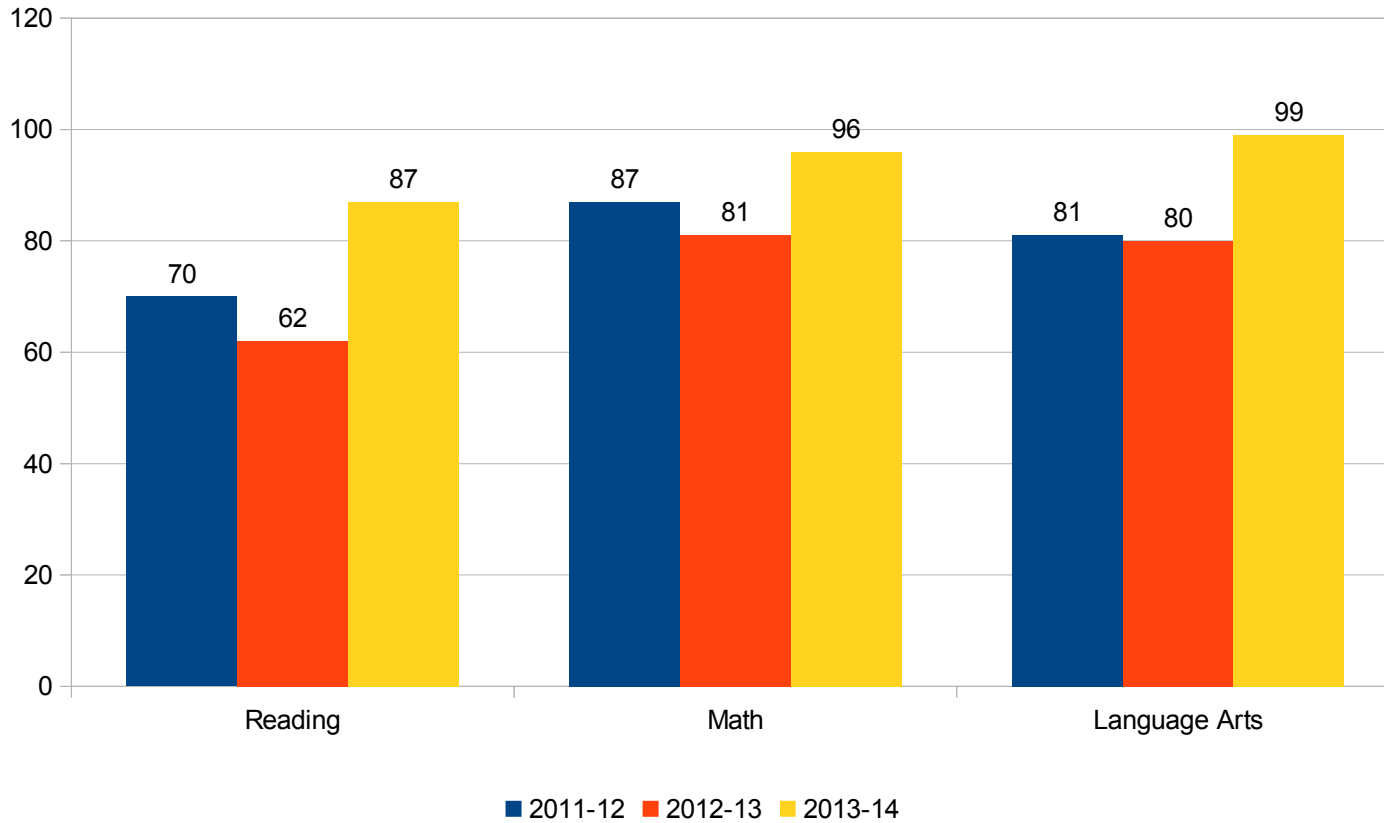

Darul Arqam North IOWA Student Assessment Results 2011-12 to 2013-14 Comparison

4th Grade