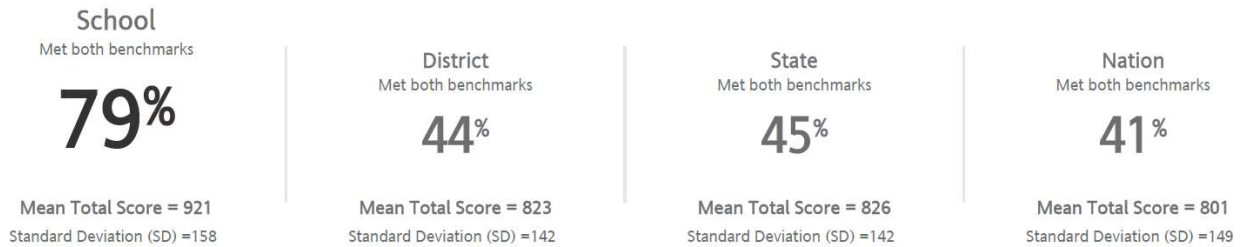

DARUL ARQAM NORTH PSAT FALL 2015 BENCHMARKS TO DISTRICIT, STATE, AND NATION

PSAT 8/9 2015-Fall, 8th grade - Benchmarks by Institution

PSAT 8/9 2015-Fall, 9th grade - Benchmarks by Institution

PSAT/NMSQT 2015-Fall, 10th grade - Benchmarks by Institution