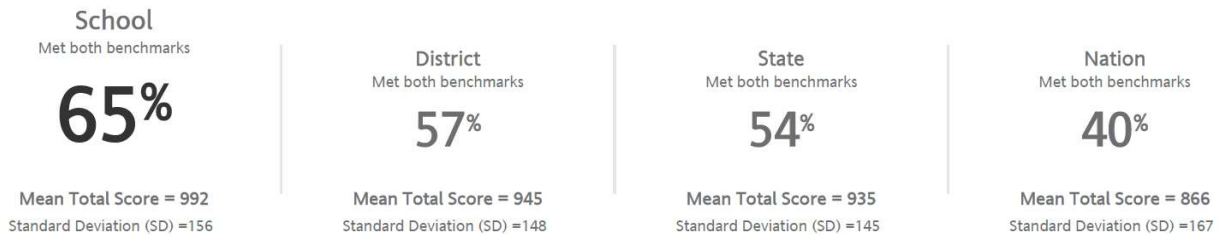

DARUL ARQAM NORTH PSAT FALL 2015 BENCHMARKS TO DISTRICIT, STATE, AND NATION

PSAT 8/9 2015-Fall, 8th grade - Benchmarks by Institution

PSAT 8/9 2015-Fall, 9th grade - Benchmarks by Institution

PSAT/NMSQT 2015-Fall, 10th grade - Benchmarks by Institution