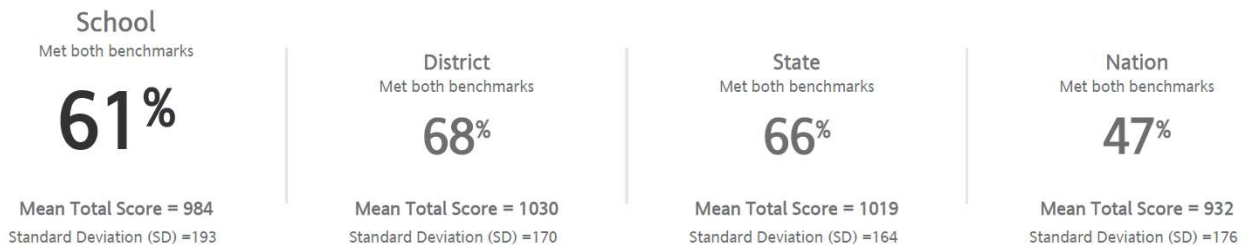

DARUL ARQAM NORTH PSAT FALL 2015 BENCHMARKS TO DISTRICIT, STATE, AND NATION

PSAT 8/9 2015-Fall, 8th grade - Benchmarks by Institution

PSAT 8/9 2015-Fall, 9th grade - Benchmarks by Institution

PSAT/NMSQT 2015-Fall, 10th grade - Benchmarks by Institution