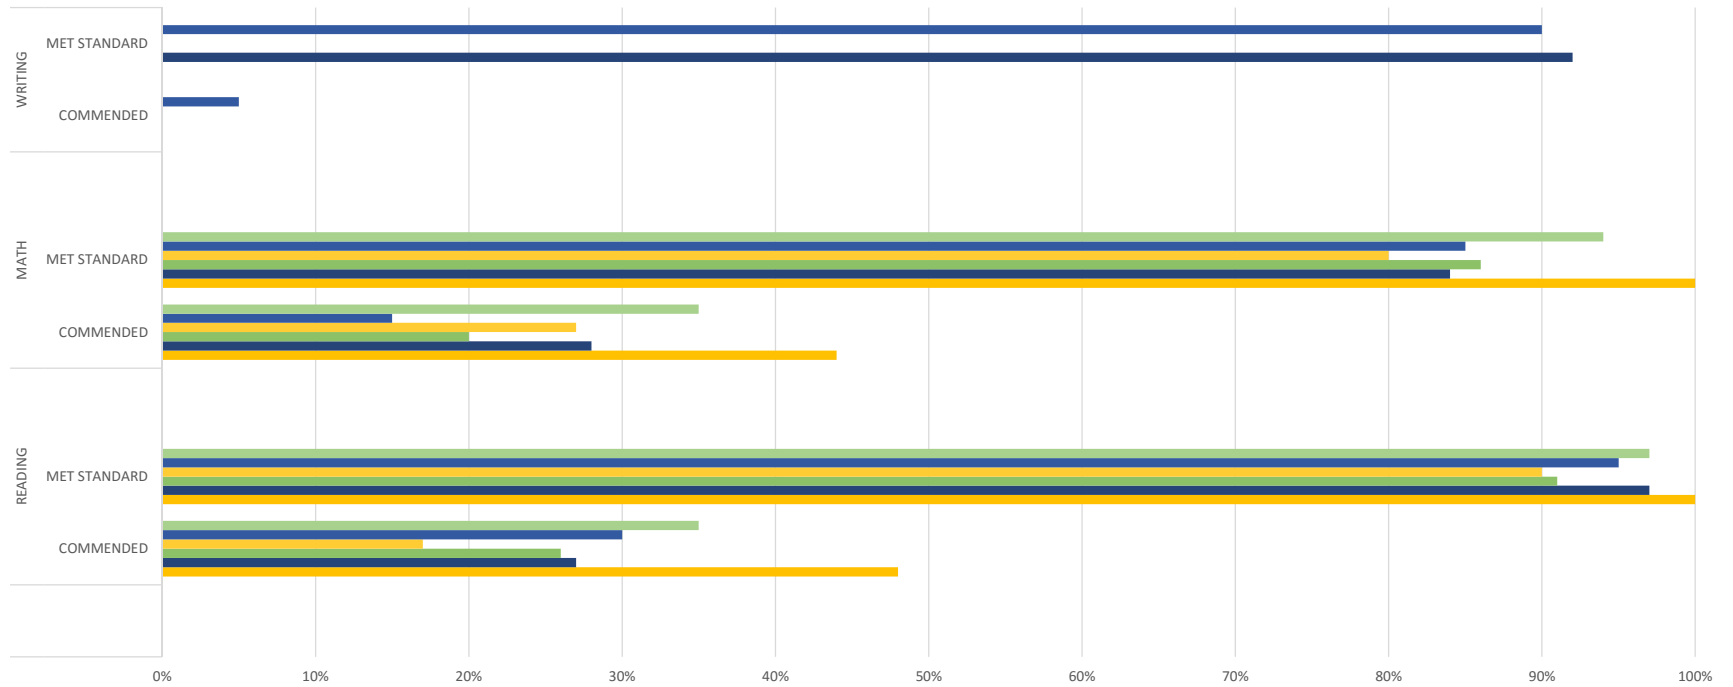

## DUA NORTH 2015-16 STAAR RESULTS: % MET STANDARDS OR COMMENDED BY GRADE LEVEL

	READING		MATH		WRITING	
	COMMENDED	MET STANDARD	COMMENDED	MET STANDARD	COMMENDED	MET STANDARD
8TH	35%	97%	35%	94%		
7TH	30%	95%	15%	85%	5%	90%
6TH	17%	90%	27%	80%		
5TH	26%	91%	20%	86%		
4TH	27%	97%	28%	84%	0%	92%
3RD	48%	100%	44%	100%		